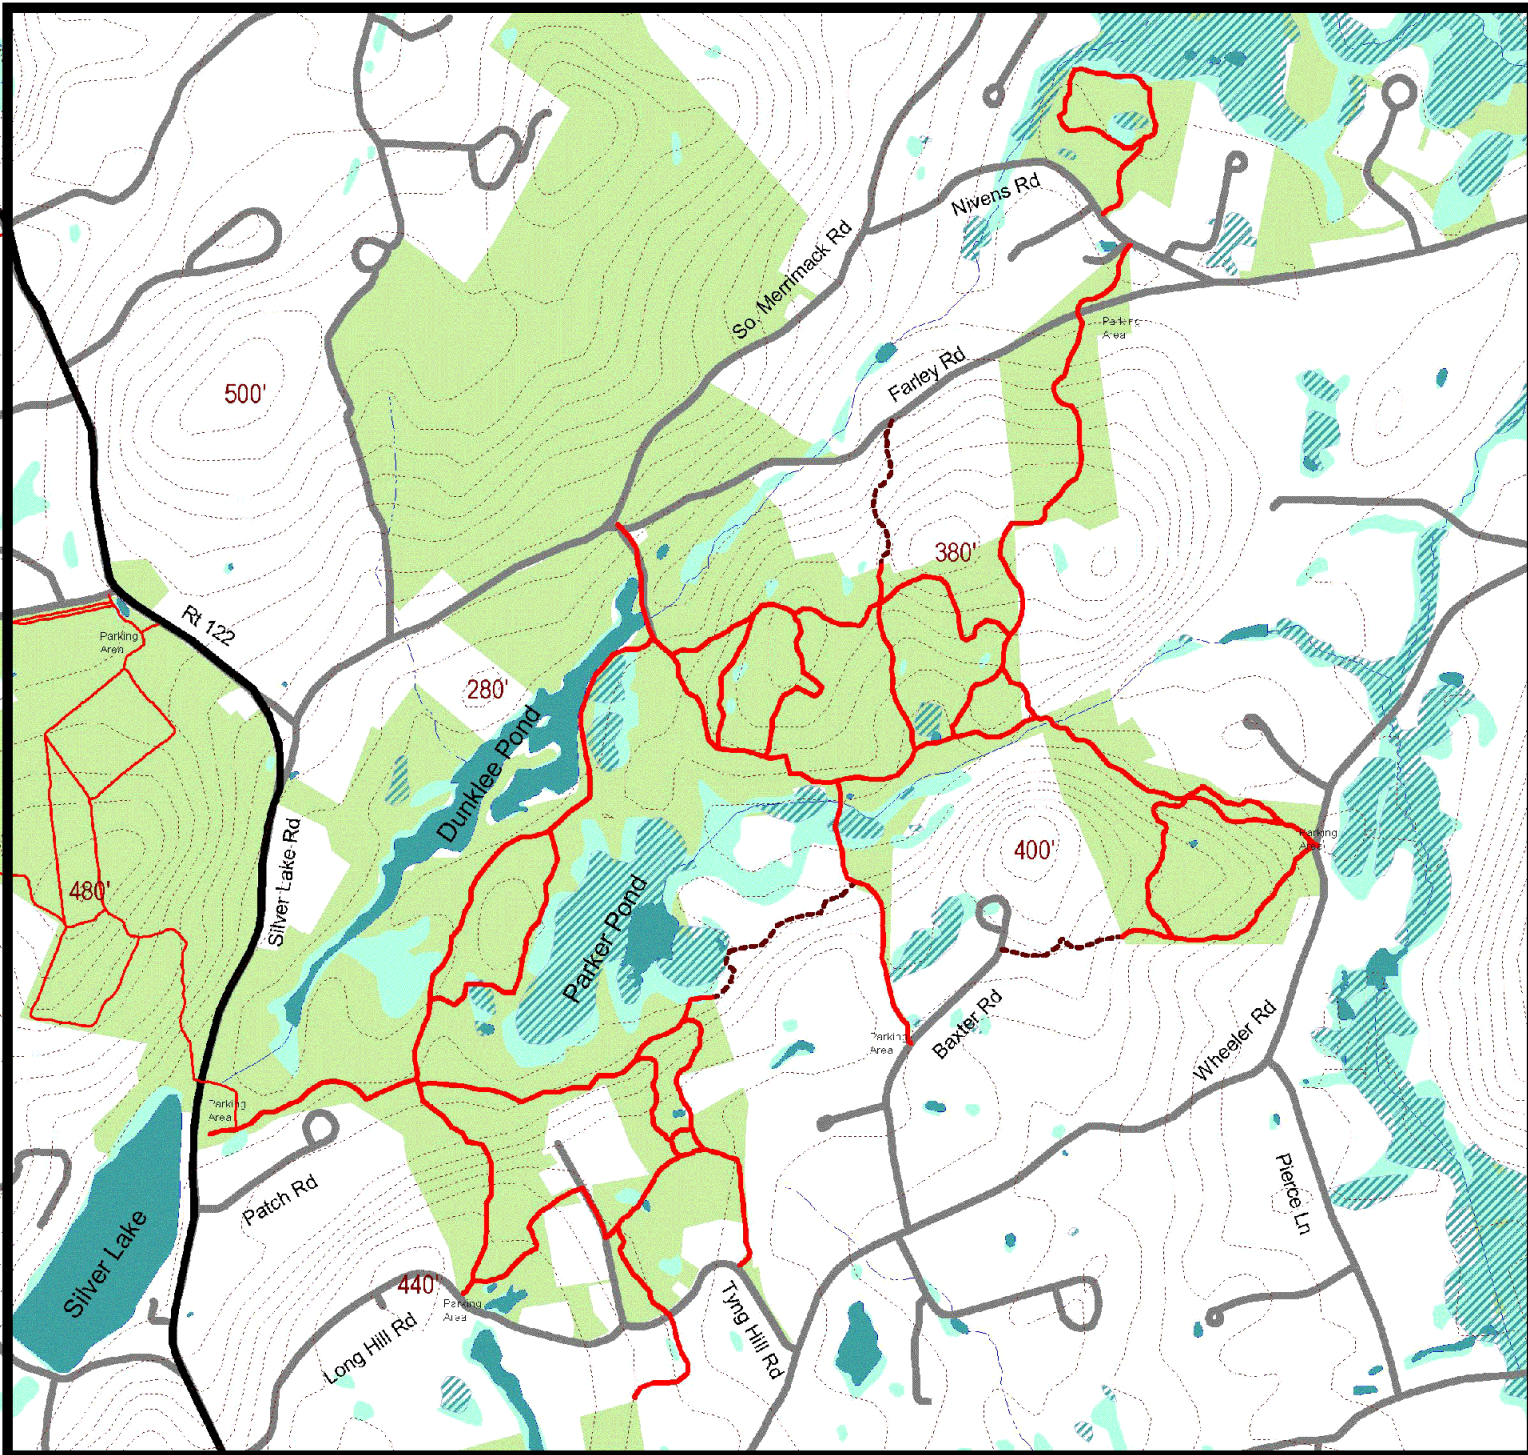

Town Forest Area Trails

-  Town Forest Area Trails
-  Town Forest Private Trails
-  Nrpc_contours20
-  Protected_4_05

No motorized wheeled vehicles on any Hollis Town Forest or Conservation Land Trails. This means NO ATVs or Dirt Bikes!

No Camping or Fires of any kind.

No Littering.

Stay on marked trails.